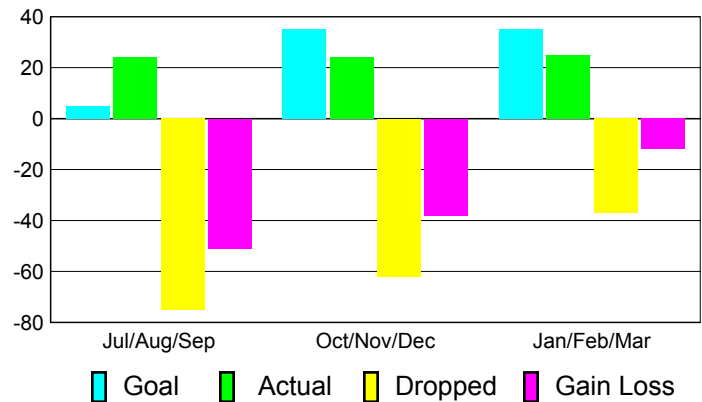

Membership Results 2010-2011

Goal, New, Dropped, Gain/Loss

Comparison of Membership Gain/Loss

Current Year Compared to the Previous Year