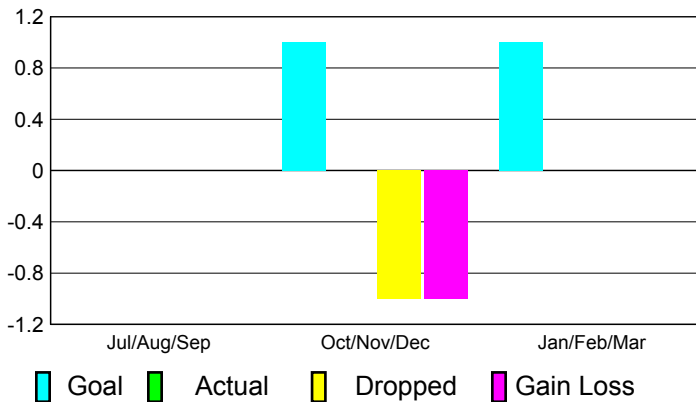

2010-2011 GMT Reports for District (or Undistricted) **District 23 A**

GMT: **ED J LECIUS**

Location: **CONNECTICUT**

GMT CA: **1**

CLUBS

**Club Results
2010-2011**

**Clubs
2009-2010**

Month	New Club Goal	Actual New Clubs	Actual Dropped Clubs	Gain/Loss of Clubs	Gain/Loss of Clubs
Jul/Aug/Sep	0	0	0	0	0
Oct/Nov/Dec	1	0	-1	-1	0
Jan/Feb/Mar	1	0	0	0	1
Totals	2	0	-1	-1	1

Club Results 2010-2011

Goal, New, Dropped, Gain/Loss

Comparison of Club Gain/Loss

Current Year Compared to the Previous Year

YTD Status Quo Clubs 2010-2011

Status Quo Clubs Compared to Status Quo Members

MEMBERSHIP